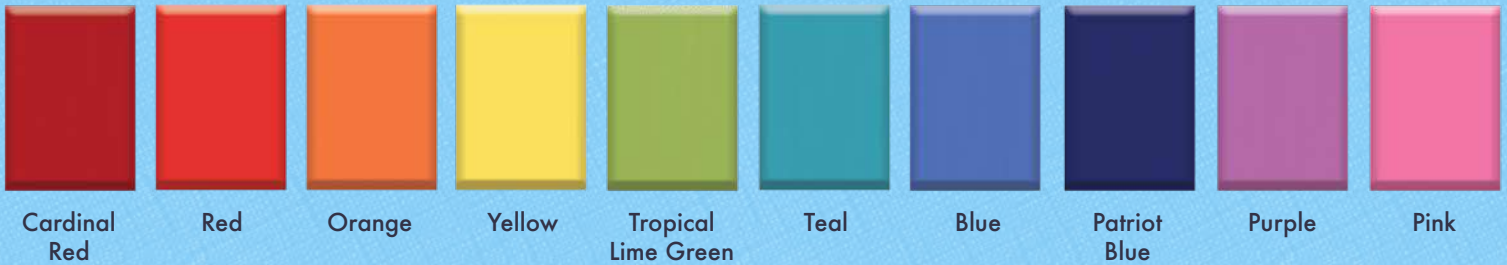

# Color Options

## Woodgrain Series

Add a rustic style to your furniture with these wood textured colors. These are an excellent option to use as the accent color on furniture.

Driftwood

Antique Mahogany

Birchwood