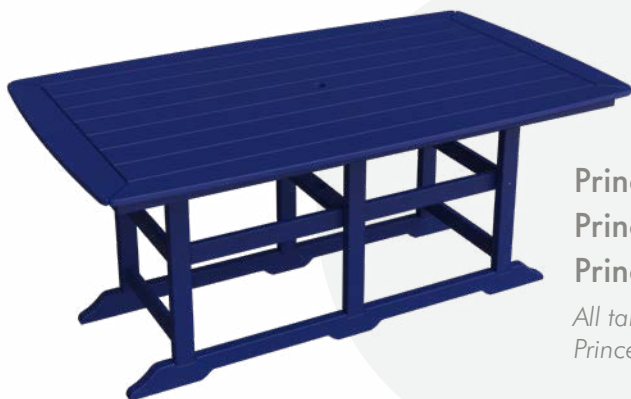

Prince Rectangle Dining Table KC5164 42"w x 64"l x 29"h

Prince Rectangle Dining Table KC5172 42"w x 72"l x 29"h

Prince Rectangle Dining Table KC5196 42"w x 96"l x 29"h

*All tables are equipped with a 1-5/8" umbrella hole and plug(s).
Prince Dining Table KC5172 Shown in Patriot Blue.*